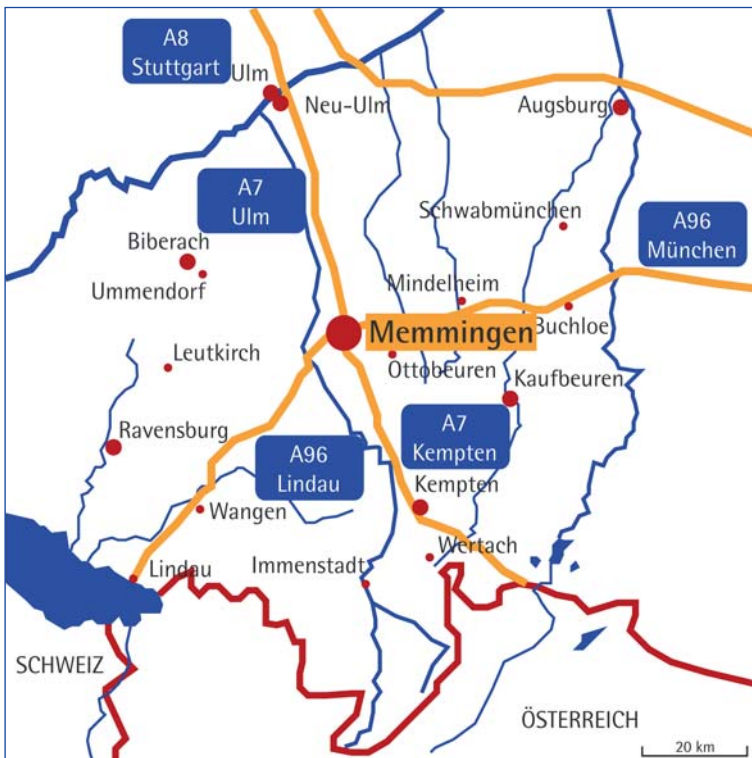

Welcome to Berger

Engineering | Precision parts | Machine components | Assemblies | Heat treatment

>> Directions to A. B. Bergomat Maschinenbau GmbH & Co. KG, Memmingen

Maps

A. B. Bergomat
Maschinenbau GmbH & Co. KG
In der Neuen Welt 14
D-87700 Memmingen

Tel. +49 (0) 83 31 / 9 30 - 150
Fax +49 (0) 83 31 / 9 30 - 154

abb@aberger.de
www.aberger.de