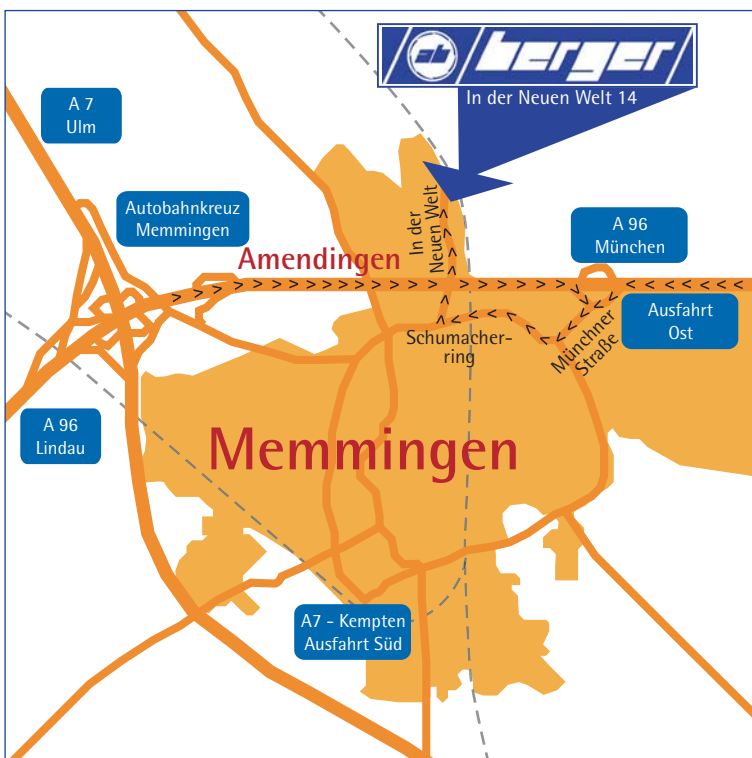

Welcome to Berger

Engineering | Precision parts | Machine components | Assemblies | Heat treatment

>> Directions to A. B. Bergomat Maschinenbau GmbH & Co. KG, Memmingen

Maps

A. B. Bergomat
Maschinenbau GmbH & Co. KG
In der Neuen Welt 14
D-87700 Memmingen

Tel. +49 (0) 83 31 / 9 30 - 150
Fax +49 (0) 83 31 / 9 30 - 154

abb@aberger.de
www.aberger.de