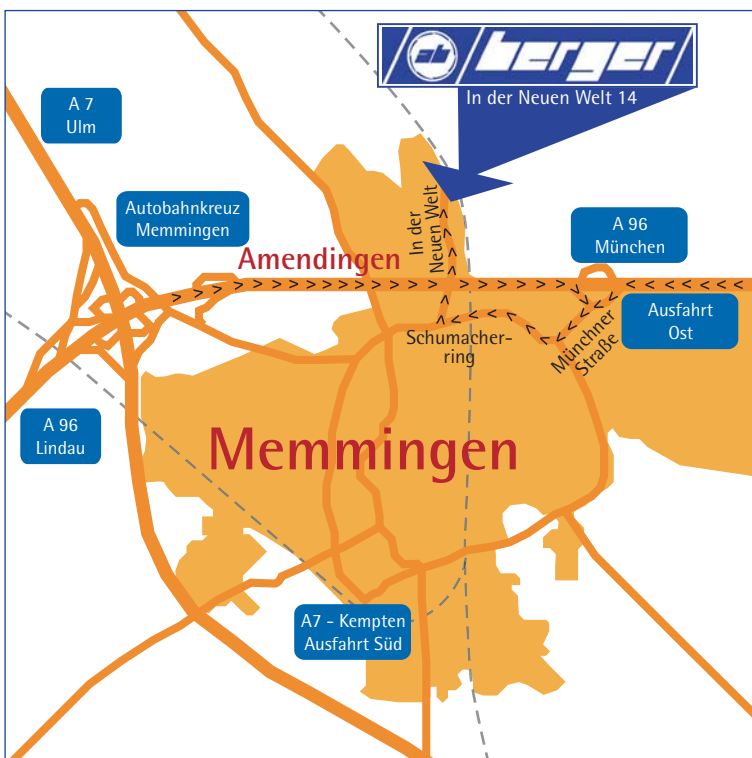

Welcome to Berger

Engineering | Precision parts | Machine components | Assemblies | Heat treatment

» Directions to ABH Berger Härtetechnik GmbH & Co. KG, Memmingen

Maps

ABH Berger Härtetechnik
GmbH & Co. KG
In der Neuen Welt 14
D-87700 Memmingen

Tel. +49 (0) 83 31 / 9 30 - 180
Fax +49 (0) 83 31 / 9 30 - 103

abh@aberger.de
www.aberger.de