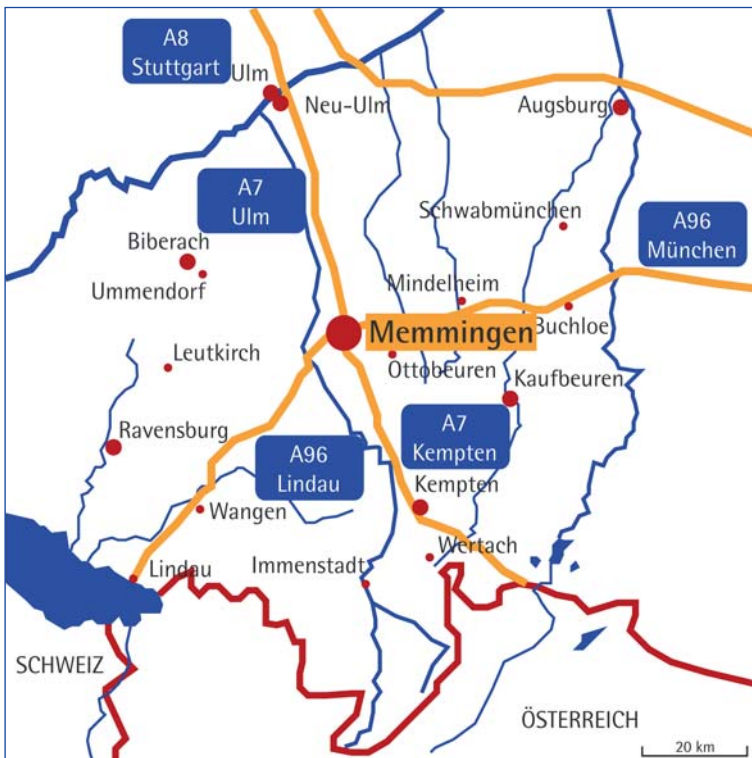

Welcome to Berger

Engineering | Precision parts | Machine components | Assemblies | Heat treatment

» Directions to ABH Berger Härtetechnik GmbH & Co. KG, Memmingen

Maps

ABH Berger Härtetechnik
GmbH & Co. KG
In der Neuen Welt 14
D-87700 Memmingen

Tel. +49 (0) 83 31 / 9 30 - 180
Fax +49 (0) 83 31 / 9 30 - 103

abh@aberger.de
www.aberger.de