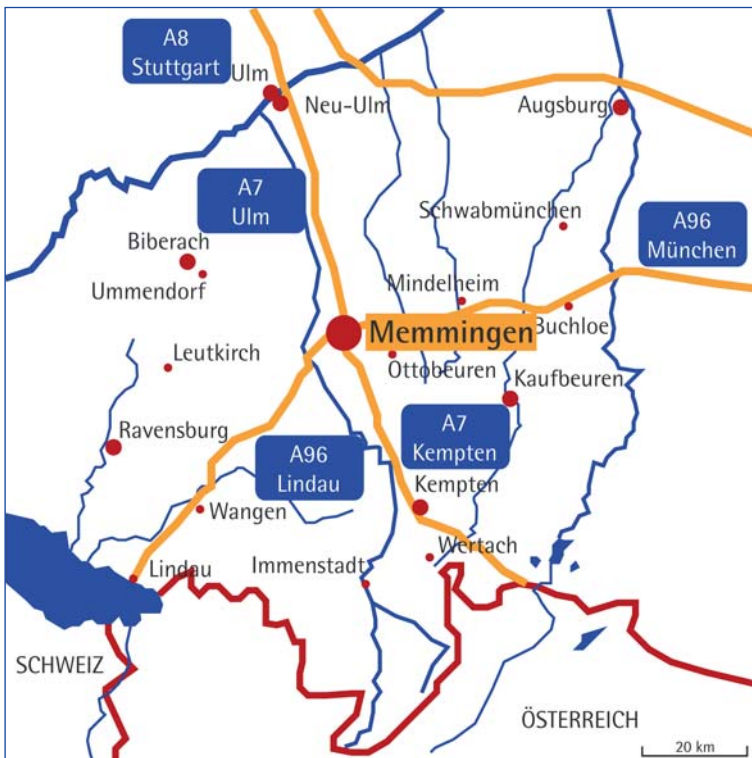

Welcome to Berger

Engineering | Precision parts | Machine components | Assemblies | Heat treatment

» Directions to A. Berger GmbH & Co. KG, High-Tech-Zerspanung, Memmingen

Maps

A. Berger GmbH & Co. KG
High-Tech-Zerspanung
In der Neuen Welt 14
D-87700 Memmingen

Tel. +49 (0) 83 31 / 9 30 - 01
Fax +49 (0) 83 31 / 9 30 - 101

bht@aberger.de
www.aberger.de