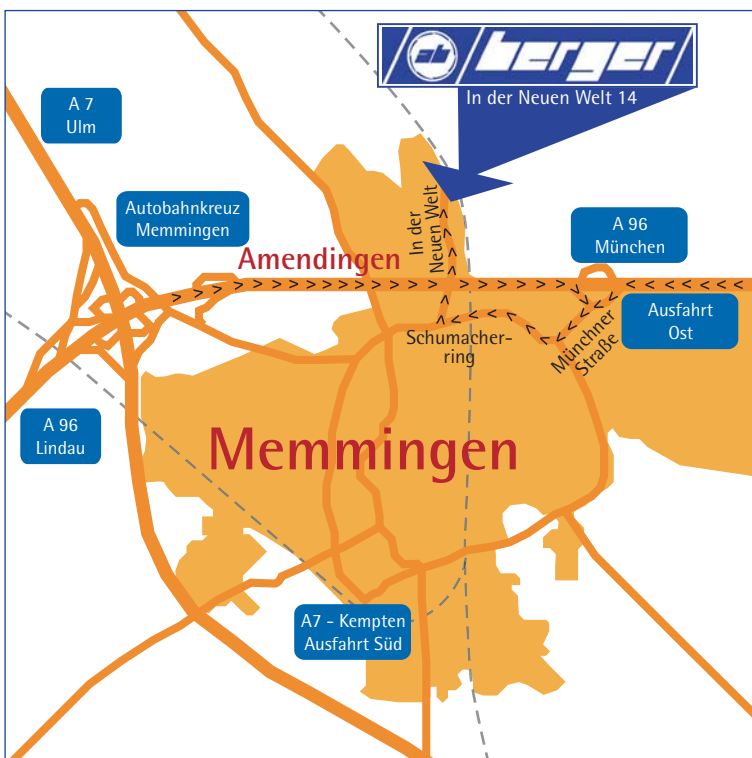

Welcome to Berger

Engineering | Precision parts | Machine components | Assemblies | Heat treatment

» Directions to A. Berger GmbH & Co. KG, High-Tech-Zerspanung, Memmingen

Maps

A. Berger GmbH & Co. KG
High-Tech-Zerspanung
In der Neuen Welt 14
D-87700 Memmingen

Tel. +49 (0) 83 31 / 9 30 - 01
Fax +49 (0) 83 31 / 9 30 - 101

bht@aberger.de
www.aberger.de