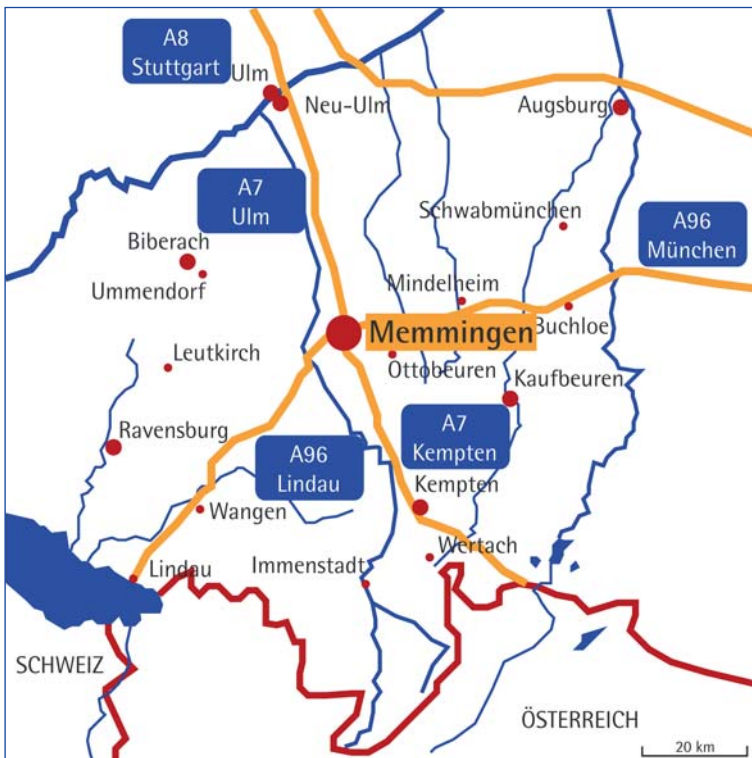

Welcome to Berger

Engineering | Precision parts | Machine components | Assemblies | Heat treatment

» Directions to Berger Holding International GmbH, Memmingen

Maps

Berger Holding International GmbH
In der Neuen Welt 14
D-87700 Memmingen

Tel. +49 (0) 83 31 / 9 30 - 01
Fax +49 (0) 83 31 / 9 30 - 101

berger-holding@aberger.de
www.aberger.de