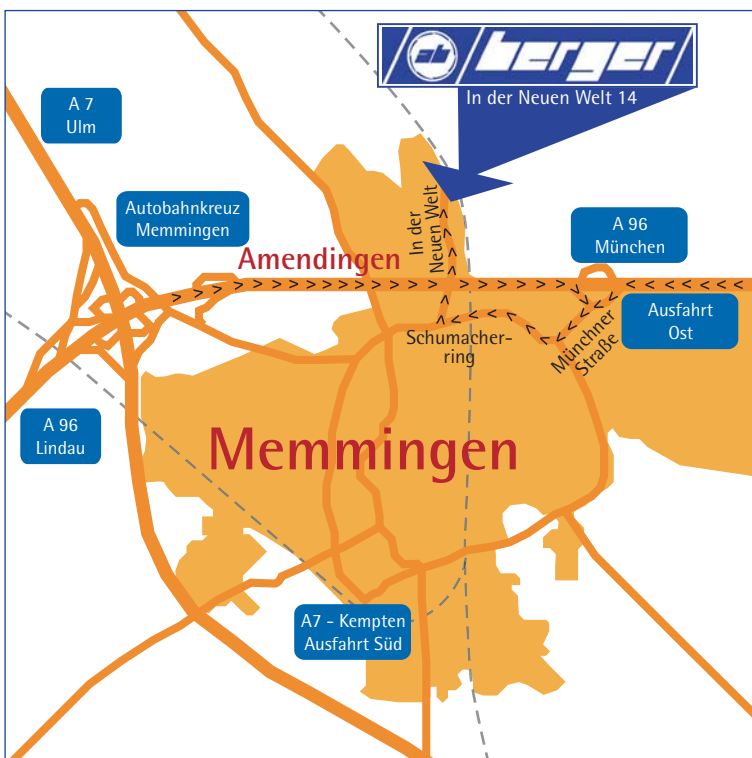

Welcome to Berger

Engineering | Precision parts | Machine components | Assemblies | Heat treatment

» Directions to Berger Holding International GmbH, Memmingen

Maps

Berger Holding International GmbH
In der Neuen Welt 14
D-87700 Memmingen

Tel. +49 (0) 83 31 / 9 30 - 01
Fax +49 (0) 83 31 / 9 30 - 101

berger-holding@aberger.de
www.aberger.de