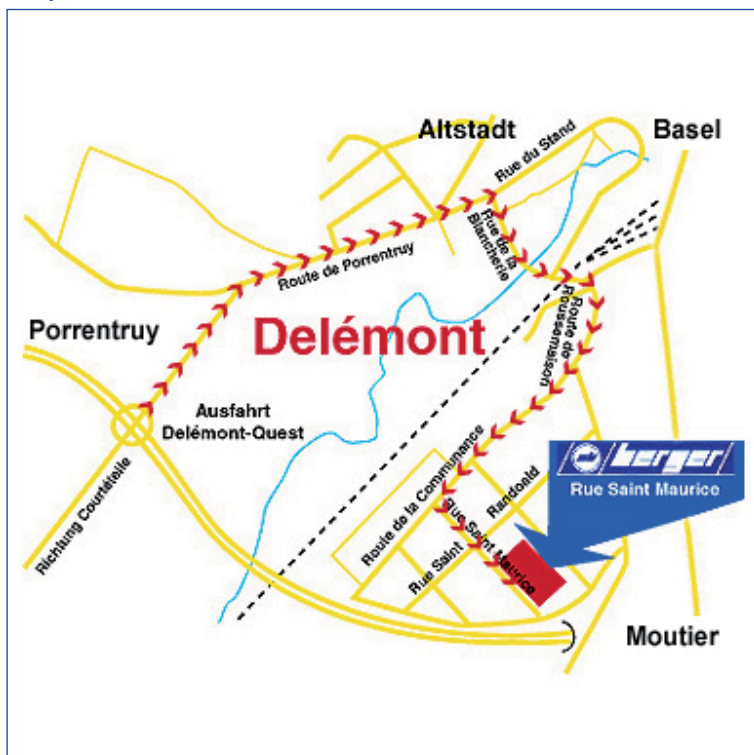

Welcome to Berger

Engineering

Precision parts

Machine components

Assemblies

Heat treatment

» Directions to A. Berger + Co., Delémont, Switzerland

Maps

A. Berger + Co.
Rue St. Maurice 7 C
CH-2800 Delémont/Schweiz

Telefon: +41 (0) 32 / 4 22 52 37
Fax: +41 (0) 32 / 4 22 53 42

a.berger-co@swissonline.ch
www.berger.com