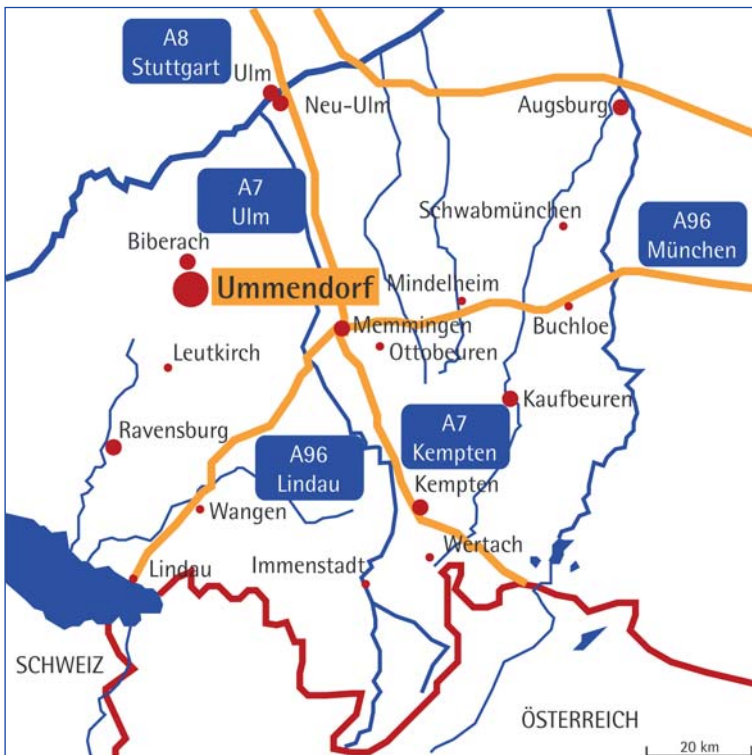

Welcome to Berger

Engineering | Precision parts | Machine components | Assemblies | Heat treatment

» Directions to Berger Feintechnik GmbH, Ummendorf

Maps

Berger Feintechnik GmbH

Jordanstraße 20
D-88444 Ummendorf

Tel. +49 (0) 73 51 / 34 18 - 0
Fax: +49 (0) 73 51 / 34 18 - 3038

bft@aberger.de
www.aberger.de