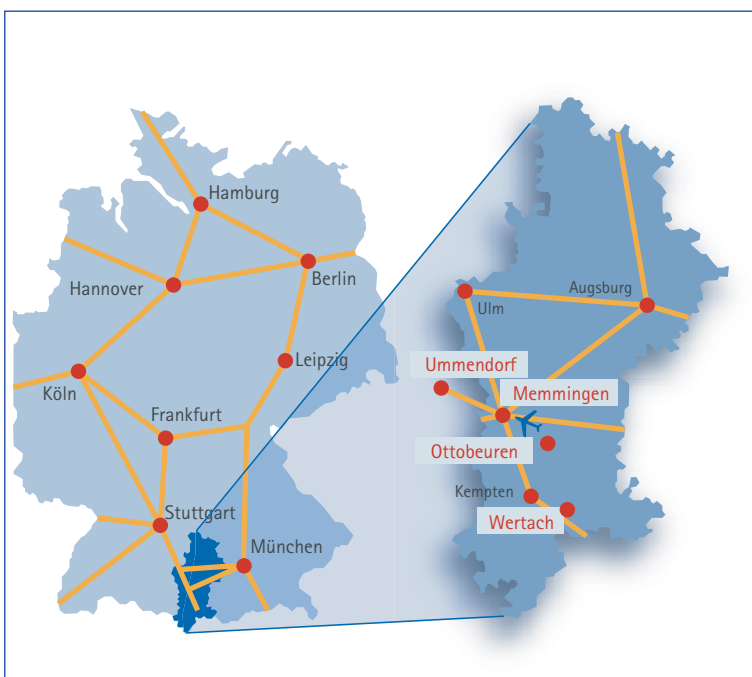

Welcome to Berger

Engineering

Precision parts

Machine components

Assemblies

Heat treatment

» Directions to Berger Feintechnik GmbH, Ummendorf

From Biberach

- » Follow the road straight across the crossing into Ummendorf
- » At the crossing of Jordanstraße and Johannisstraße, you will see us on the left hand side

Coming from Ochsenhausen

- » Follow the road into the center of Ummendorf
- » At the forking Biberacher Straße / Jordanstraße turn right onto Jordanstraße
- » After about 500 meters, you will see us on the right hand side.

Coming from Ravensburg

- » Follow the road until you reach the crossing with the castle on your left
- » Turn left, follow the road to the center of Ummendorf until you reach the forking Biberacher Straße / Jordanstraße
- » Turn right onto Jordanstraße
- » After about 500 meters, you will see us on the left hand side

Have a nice and safe trip.

Overview

You can also fly in through the Allgäu Airport. For more information on the Allgäu Airport and the flight schedules see www.allgaeu-airport.de

Berger Feintechnik GmbH

Jordanstraße 20
D-88444 Ummendorf